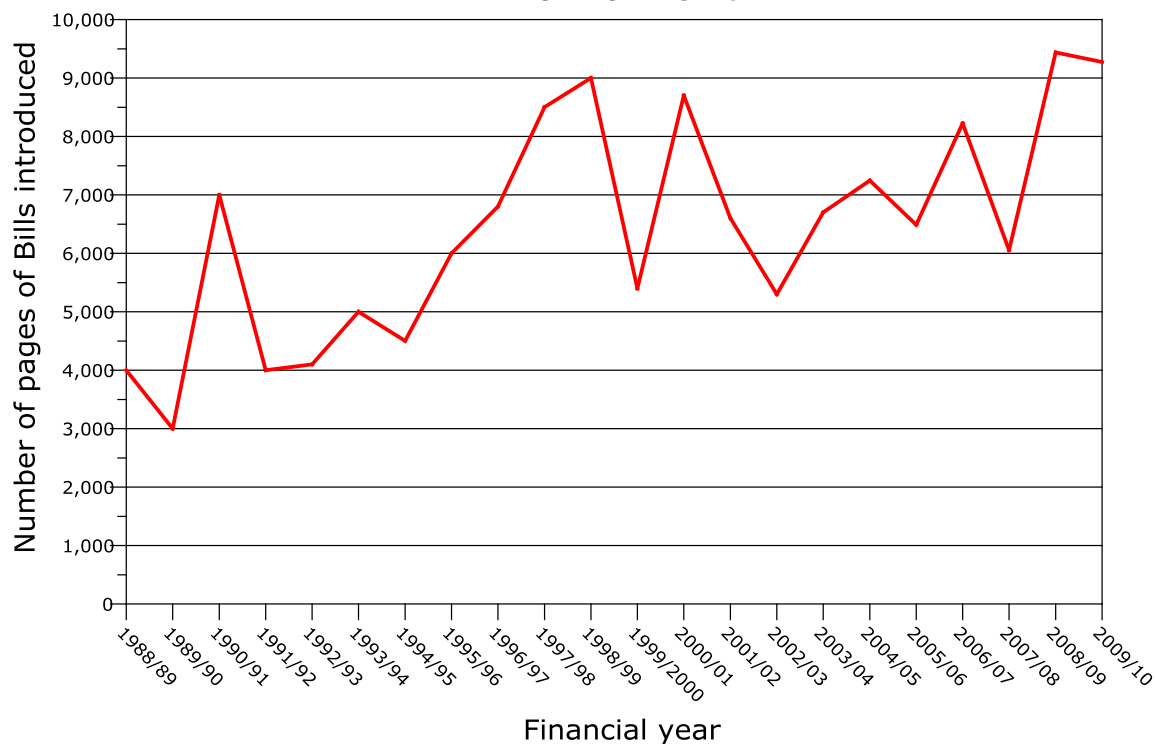

RoLIA Legislative Output Indicator

Pages of Government Bills introduced into Federal Parliament

Number of Bills introduced to Federal Parliament

1. Data of pages and Bills introduced provided to RoLIA by the Office of Parliamentary Counsel.
2. Together the graphs indicate that the number of Bills has remained constant while the number of pages has more than doubled.